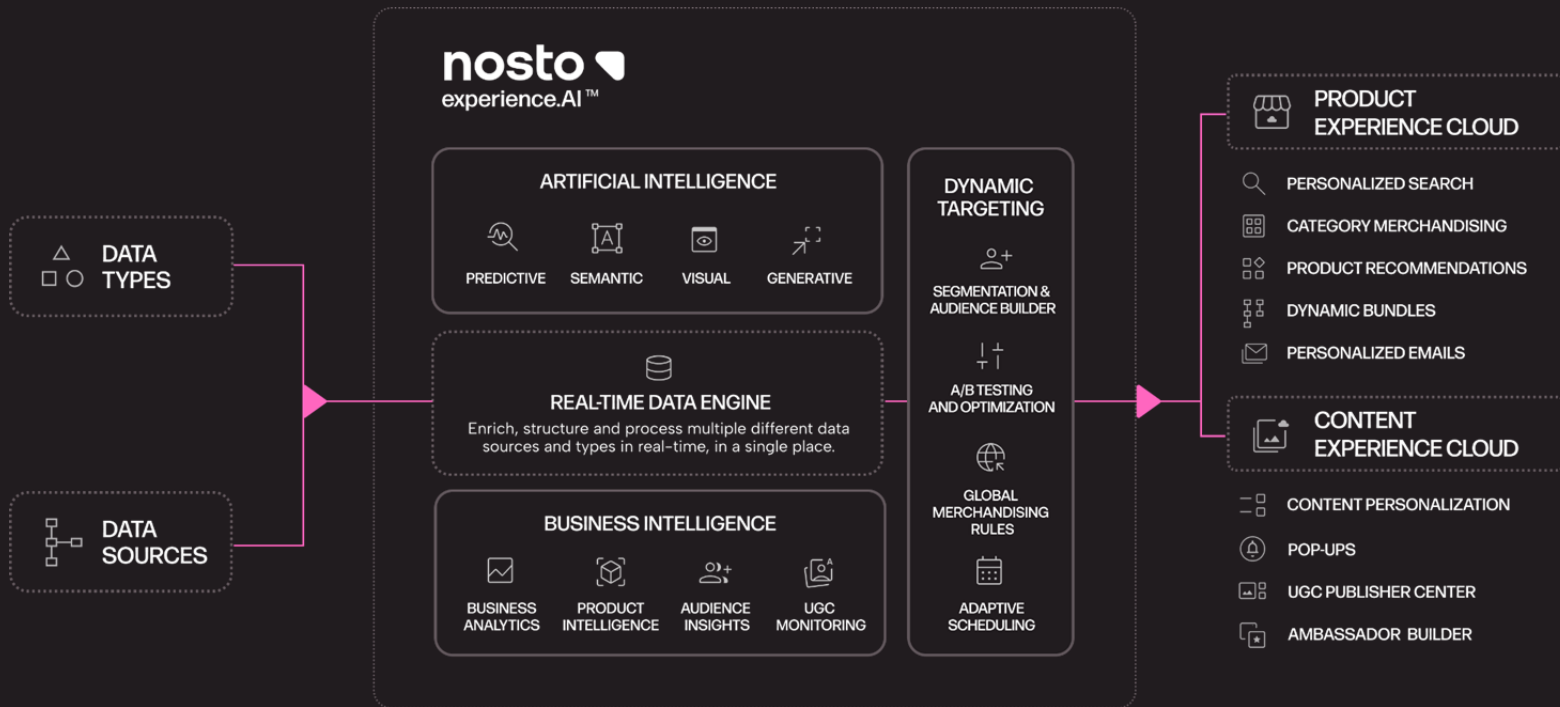

nosto ♥

Experience
Intelligent
Commerce

Commerce Experience Platform

Executing product & content experiences onsite

PRODUCT EXPERIENCE CLOUD

Personalized Search

Help shoppers find relevant products faster with powerful, personalized search.

Category Merchandising

Bring 1-to-1 personalization to every category page with powerful merchandising control.

Product Recommendations

Recommend shoppers the most relevant products in real-time based on their individual user behavior.

UGC Publisher Center

Manage, request rights, and publish user generated content (UGC) across various digital touch-points.

Ambassador Builder

Discover, engage, and incentivize your most loyal brand advocates to enhance your user-generated content library.

Email address... Submit

Styles Available Now

Free shipping on orders over £200.00.

Fitted washed silk georgette slip with fine pintucking detail for added shape through the waist. Falls right at the knee. See other available colorways [here](#).